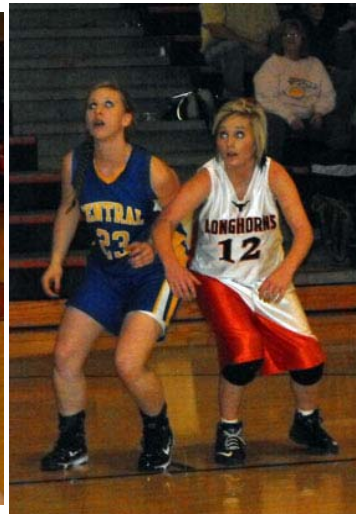

Junior Terra Helm waits for a rebound off the free throw as Alex took on Central at home for Homecoming on 12-11-09.